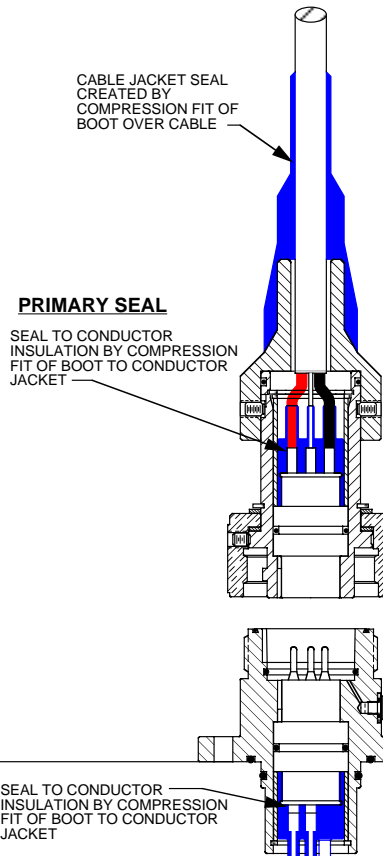

WETechnolgoes

Watertight Electrical Terminations

CABLE TERMINATION METHODS

MOLDED

Termination provided by
WETechnologies
and other connector
manufacturers

MOLDED

FA

FAD