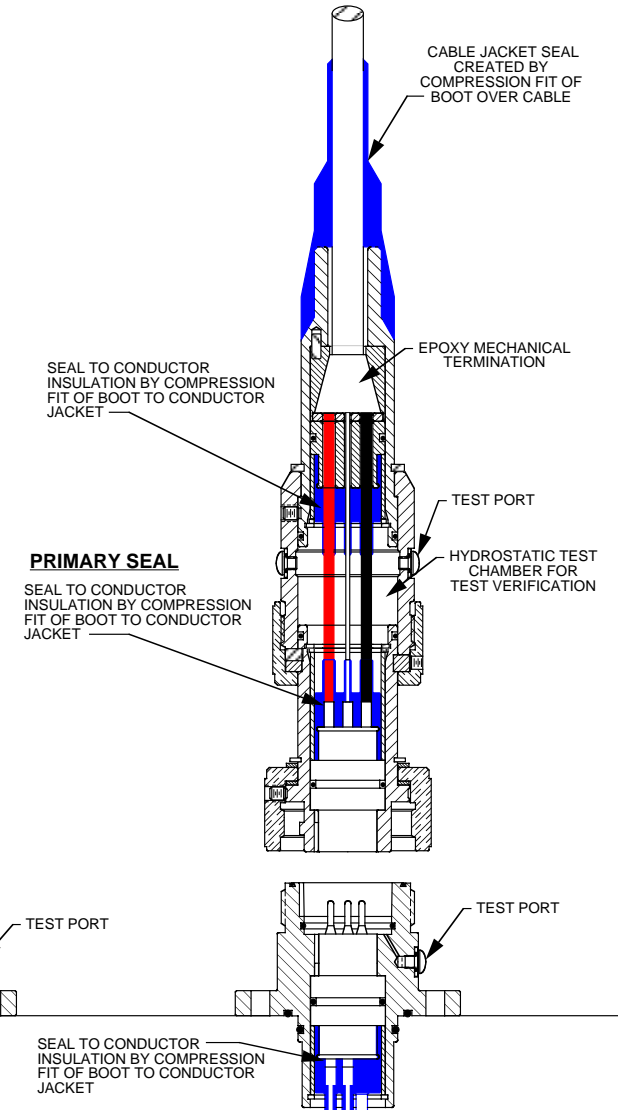

WETechnolgoes

Watertight Electrical Terminations

CABLE TERMINATION METHODS

MOLDED

Termination provided by
WETechnologies
and other connector
manufacturers

MOLDED

FA

FAD

FAT